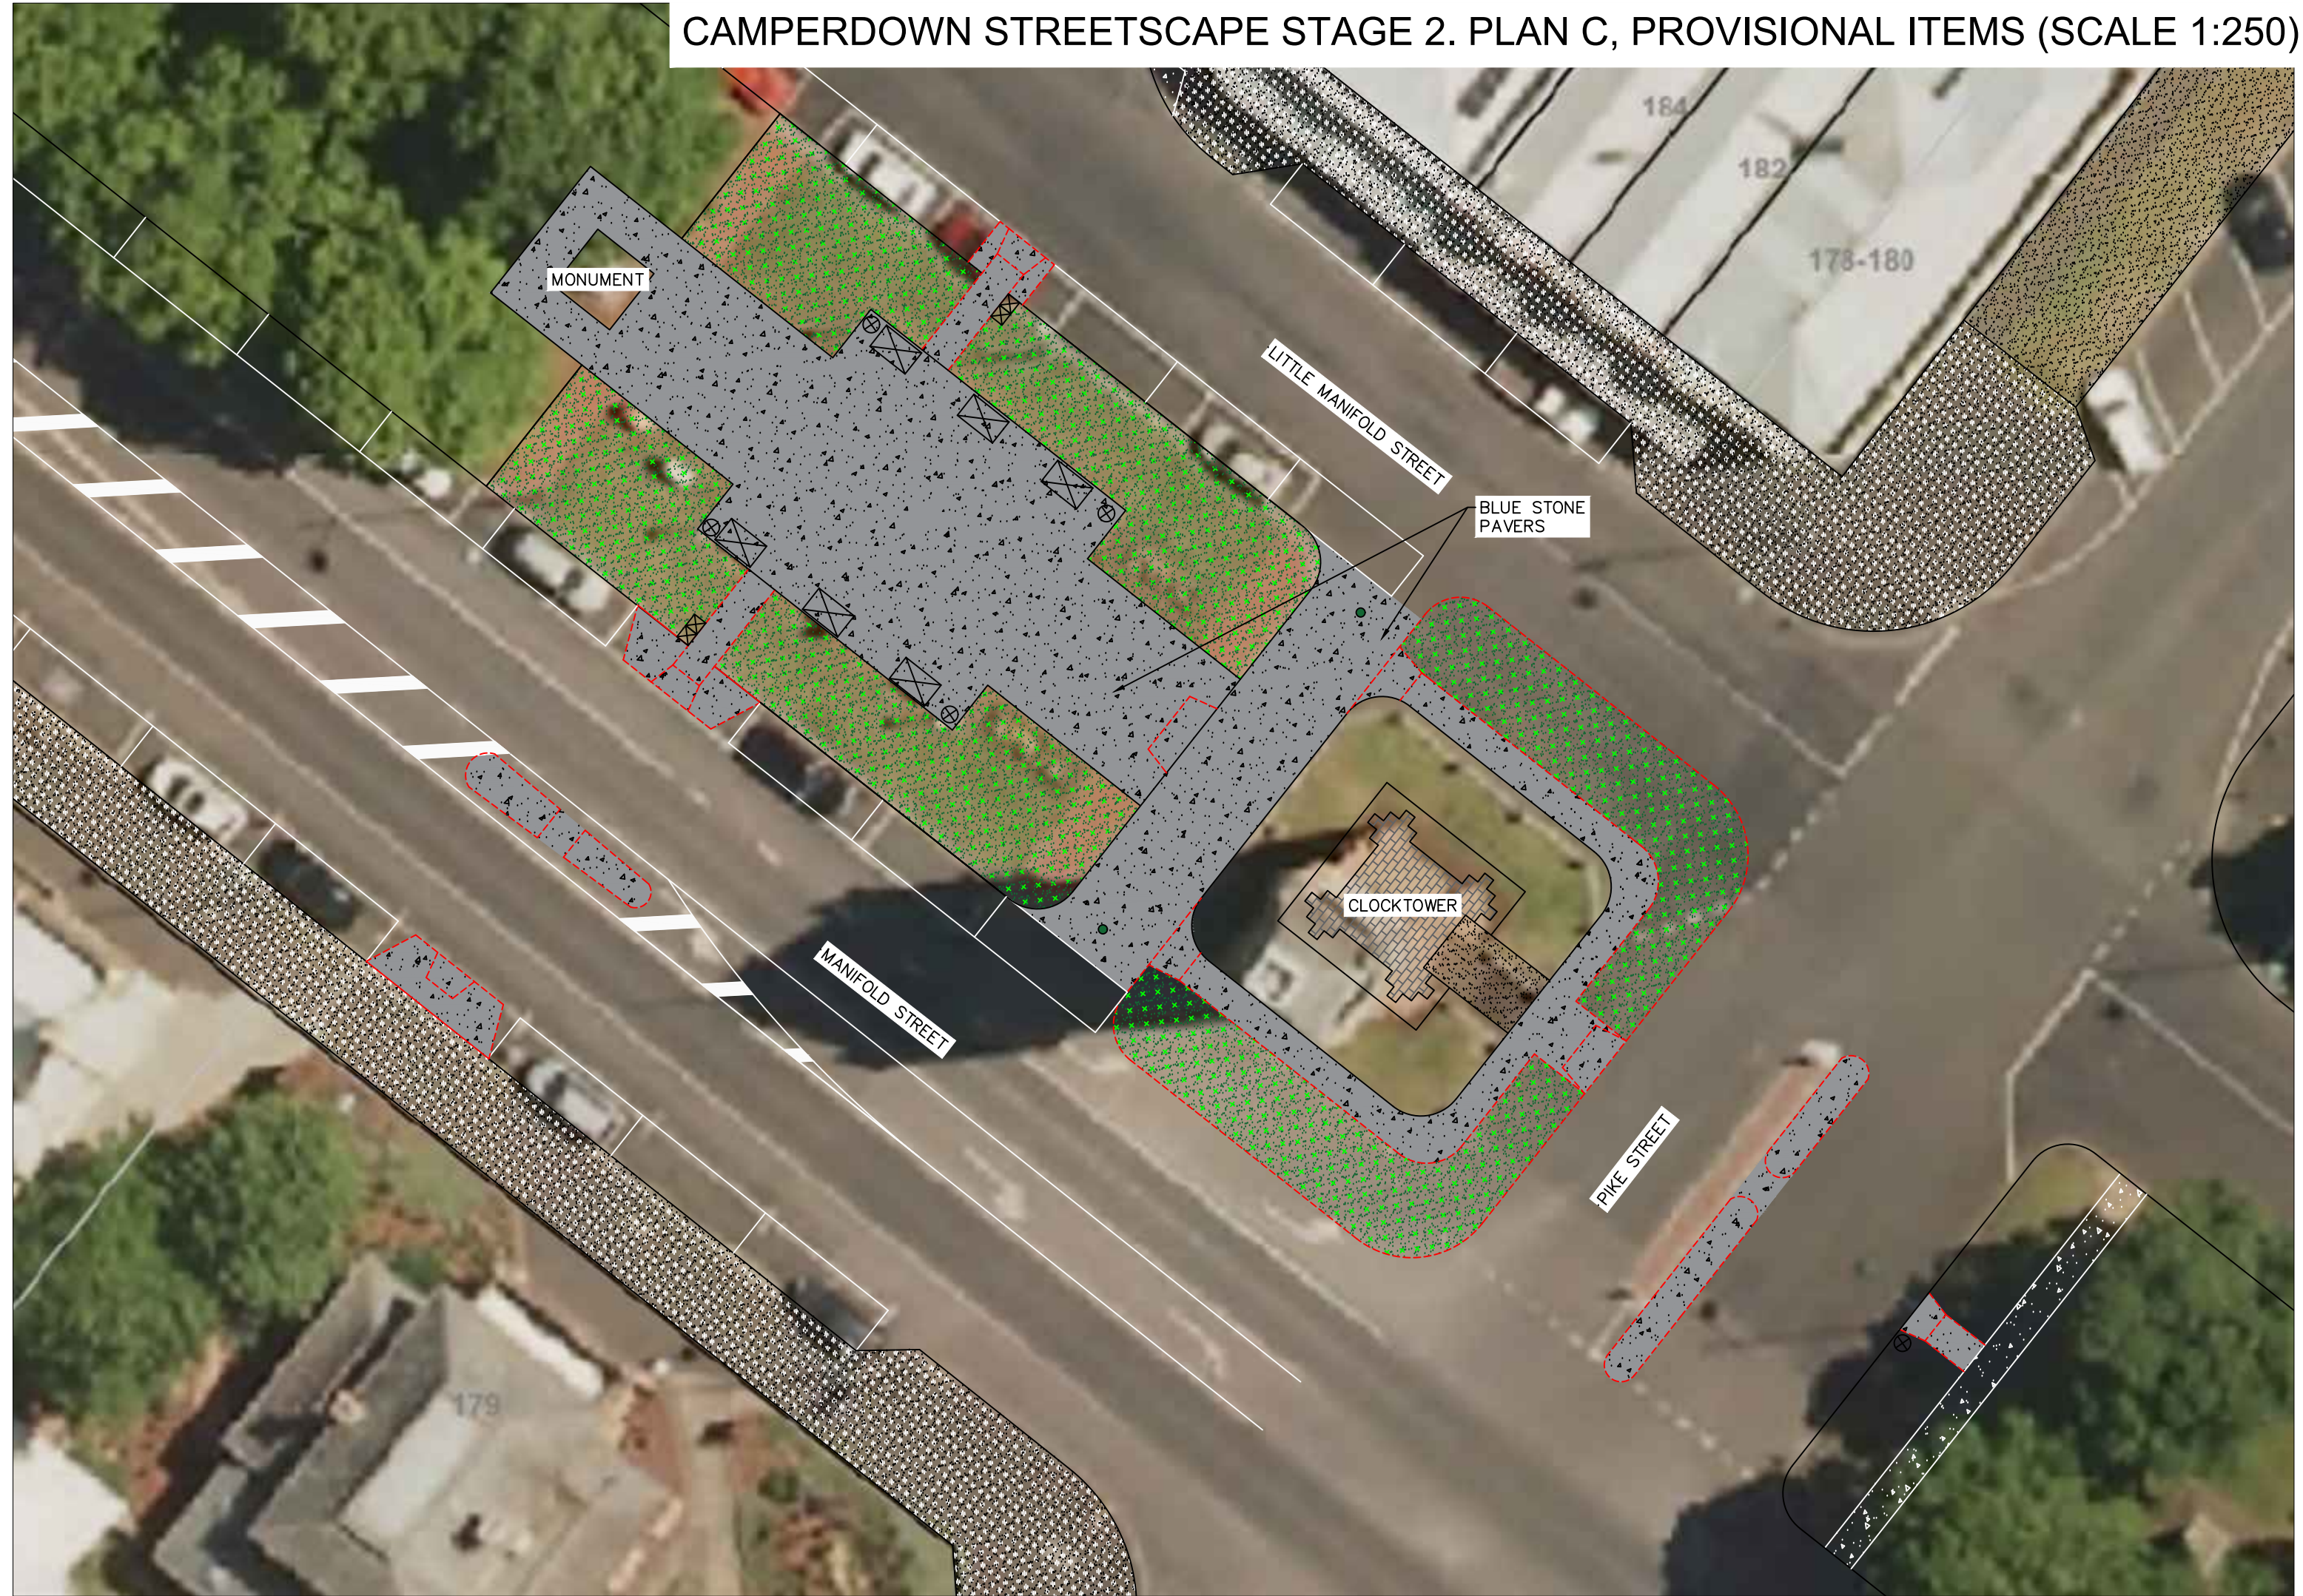

CAMPERDOWN STREETSCAPE STAGE 2. PLAN C, PROVISIONAL ITEMS (SCALE 1:250)

MONUMENT

LITTLE MANIFOLD STREET

BLUE STONE PAVERS

CLOCKTOWER

MANIFOLD STREET

PIKE STREET

184

182

178-180

179